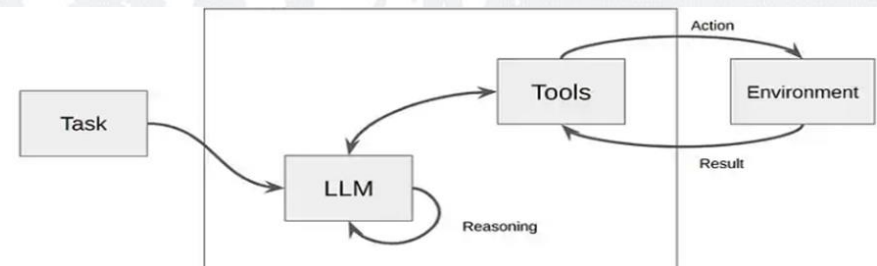

## The Bottom Line...

MCTSSA GPT quickly identifies trends that threaten mission success.

- Background:
  - In January 2024, USMC Service Data Office (SDO) reached out to MCTSSA regarding a high-priority use-case for the Marine Corps Center for Lessons Learned (MCCLL).
  - MCCLL collects and analyses After Action Reports (AAR) from Marine Corps units to apply the lessons learned in the past to the future force.
  - MCCLL publishes bi-annual Trend Reports based upon yearly AAR data and answers Requests for Information (RFIs) from USMC units.
  - MCCLL AAR data are contained in structured and unstructured formats.
- Problem Statement:

AAR Trend Reports and RFI Responses are resource intensive. SDO requests a system that can assist MCCLL in Trend Report and RFI Response production.

- MCTSSA Solution:
  - Use a combination of open-source software and LLMs to provide MCCLL a cost-effective solution to rapidly identify trends in AARs.
  - MCTSSA GPT, based upon OpenSearch and open-source LLMs, will enable MCCLL analysts to rapidly create trend reports and answer RFIs.
  - MCTSSA GPT enables the end user to communicate with structured and unstructured databases while leveraging OpenSearch data analysis tools.
  - IATT approved April 2024.
  - Currently building system infrastructure on the MCEN via Microsoft Azure Government Cloud.

1. User queries the Agent and awaits response

2. Agent reasons through user query and answers the query or invokes the necessary tools to answer.

3. Tools perform their specific tasks and return the results to the Agent.