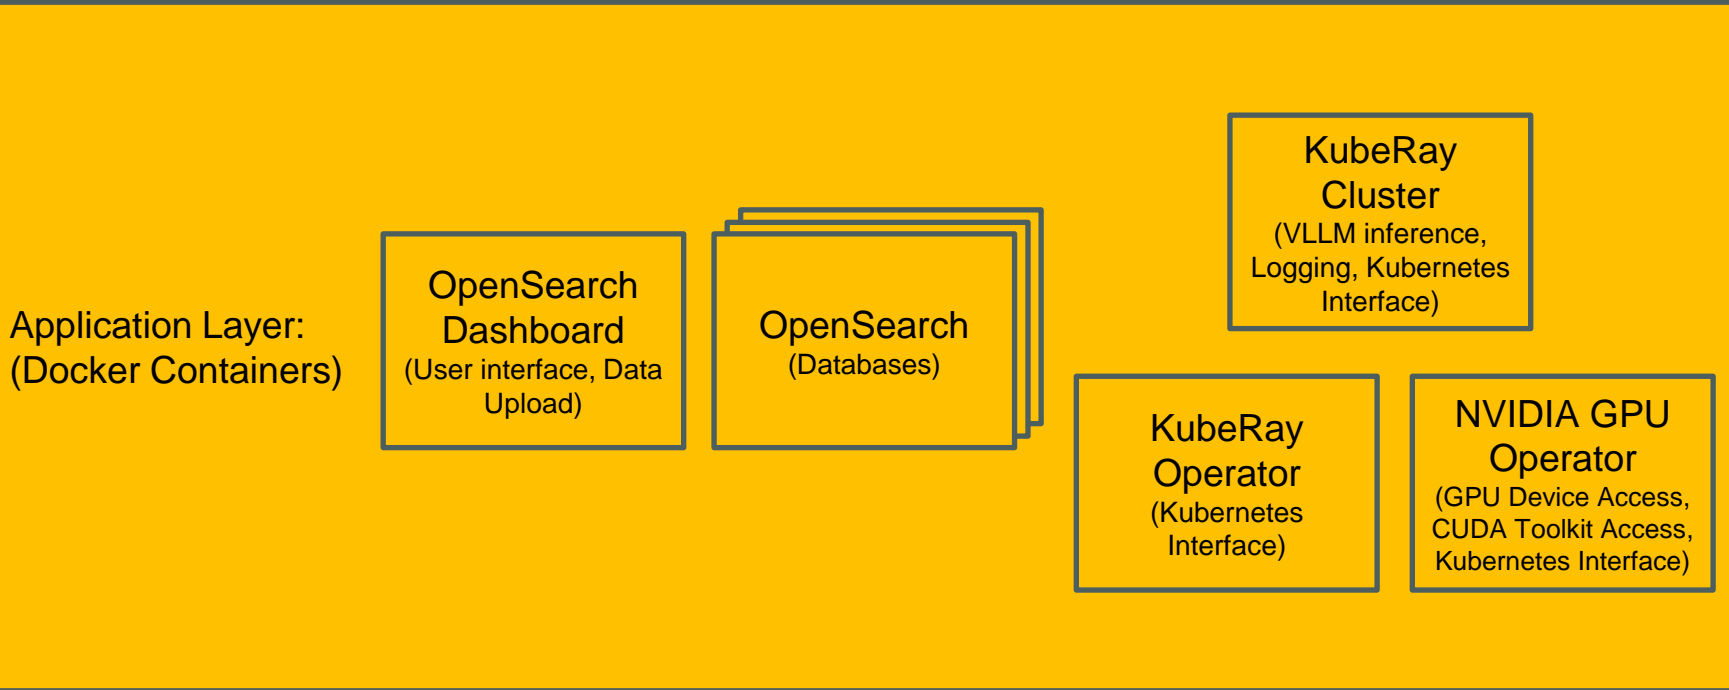

Application Development