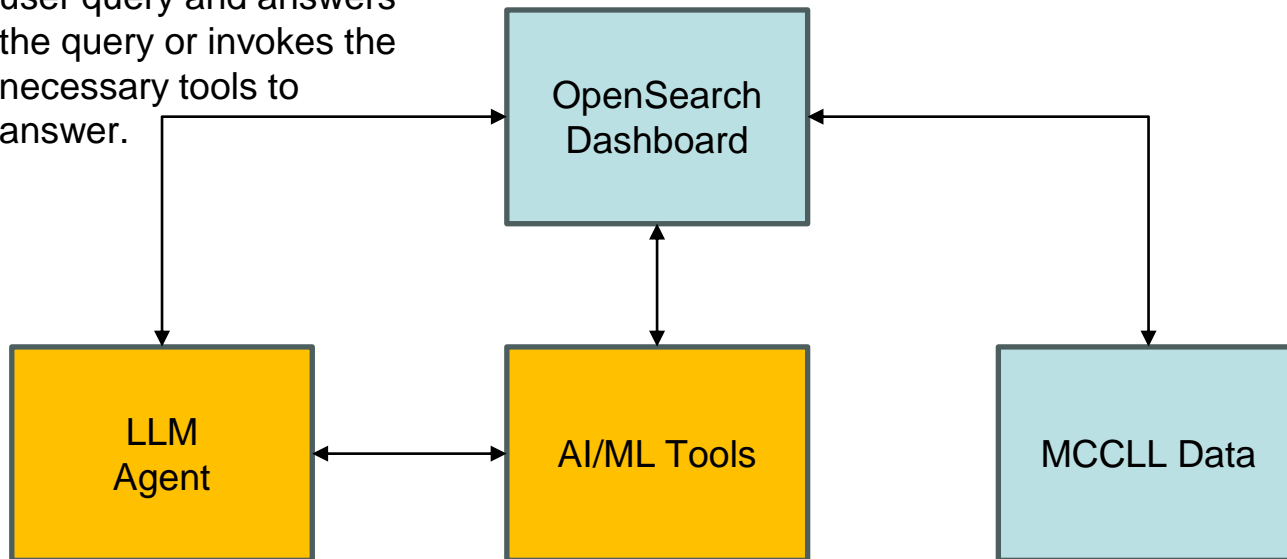

AAR Trend Reports and RFI Responses are resource intensive. SDO requests a system that can assist MCCLL in Trend Report and RFI Response production.

- MCTSSA Solution:
  - Use a combination of open-source software and LLMs to provide MCCLL a cost-effective solution to rapidly identify trends in AARs.
  - MCTSSA GPT, based upon OpenSearch and open-source LLMs, will enable MCCLL analysts to rapidly create trend reports and answer RFIs.
  - MCTSSA GPT enables the end user to communicate with structured and unstructured databases while leveraging OpenSearch data analysis tools.
  - IATT approved April 2024.
  - Currently building system infrastructure on the MCEN via Microsoft Azure Government Cloud.

1. User queries the Agent and awaits response

2. Agent reasons through user query and answers the query or invokes the necessary tools to answer.

3. Tools perform their specific tasks and return the results to the Agent.