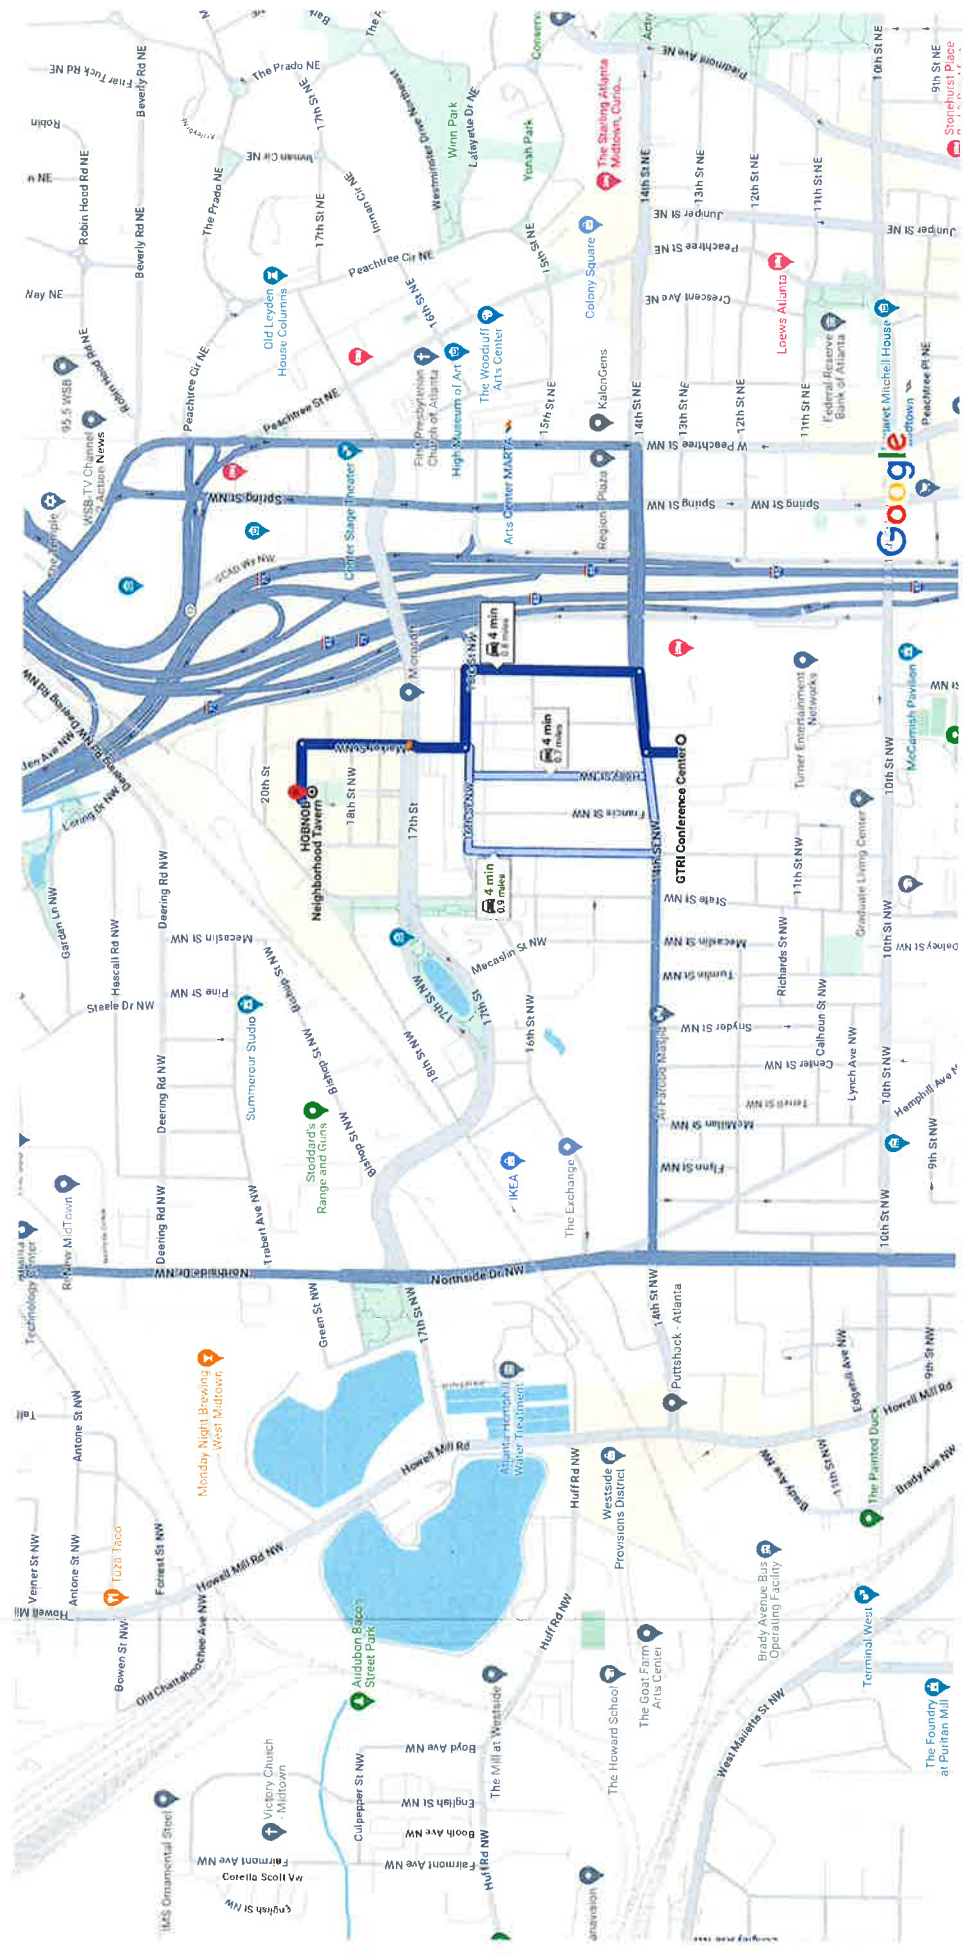

# Google Maps GTRI Conference Center to HOBNOB Neighborhood Tavern

Drive 0.8 mile, 4 min

GTRI Conference Center  
250 14th St NW, Atlanta, GA 30318

- ↑ 1. Head north toward 14th St NW

253 ft

- 2. Turn right onto 14th St NW 0.1 mi
  - 3. Turn left onto Fowler St NW 0.2 mi
  - 4. Turn left onto 16th St NW 0.1 mi
  - 5. Turn right at the 1st cross street onto Market St NW
  - 6. Turn left onto 19th St NW 0.2 mi
- 407 ft

 Destination will be on the left

### HOBNOB Neighborhood Tavern

215 18th St NW Atlanta GA 30363